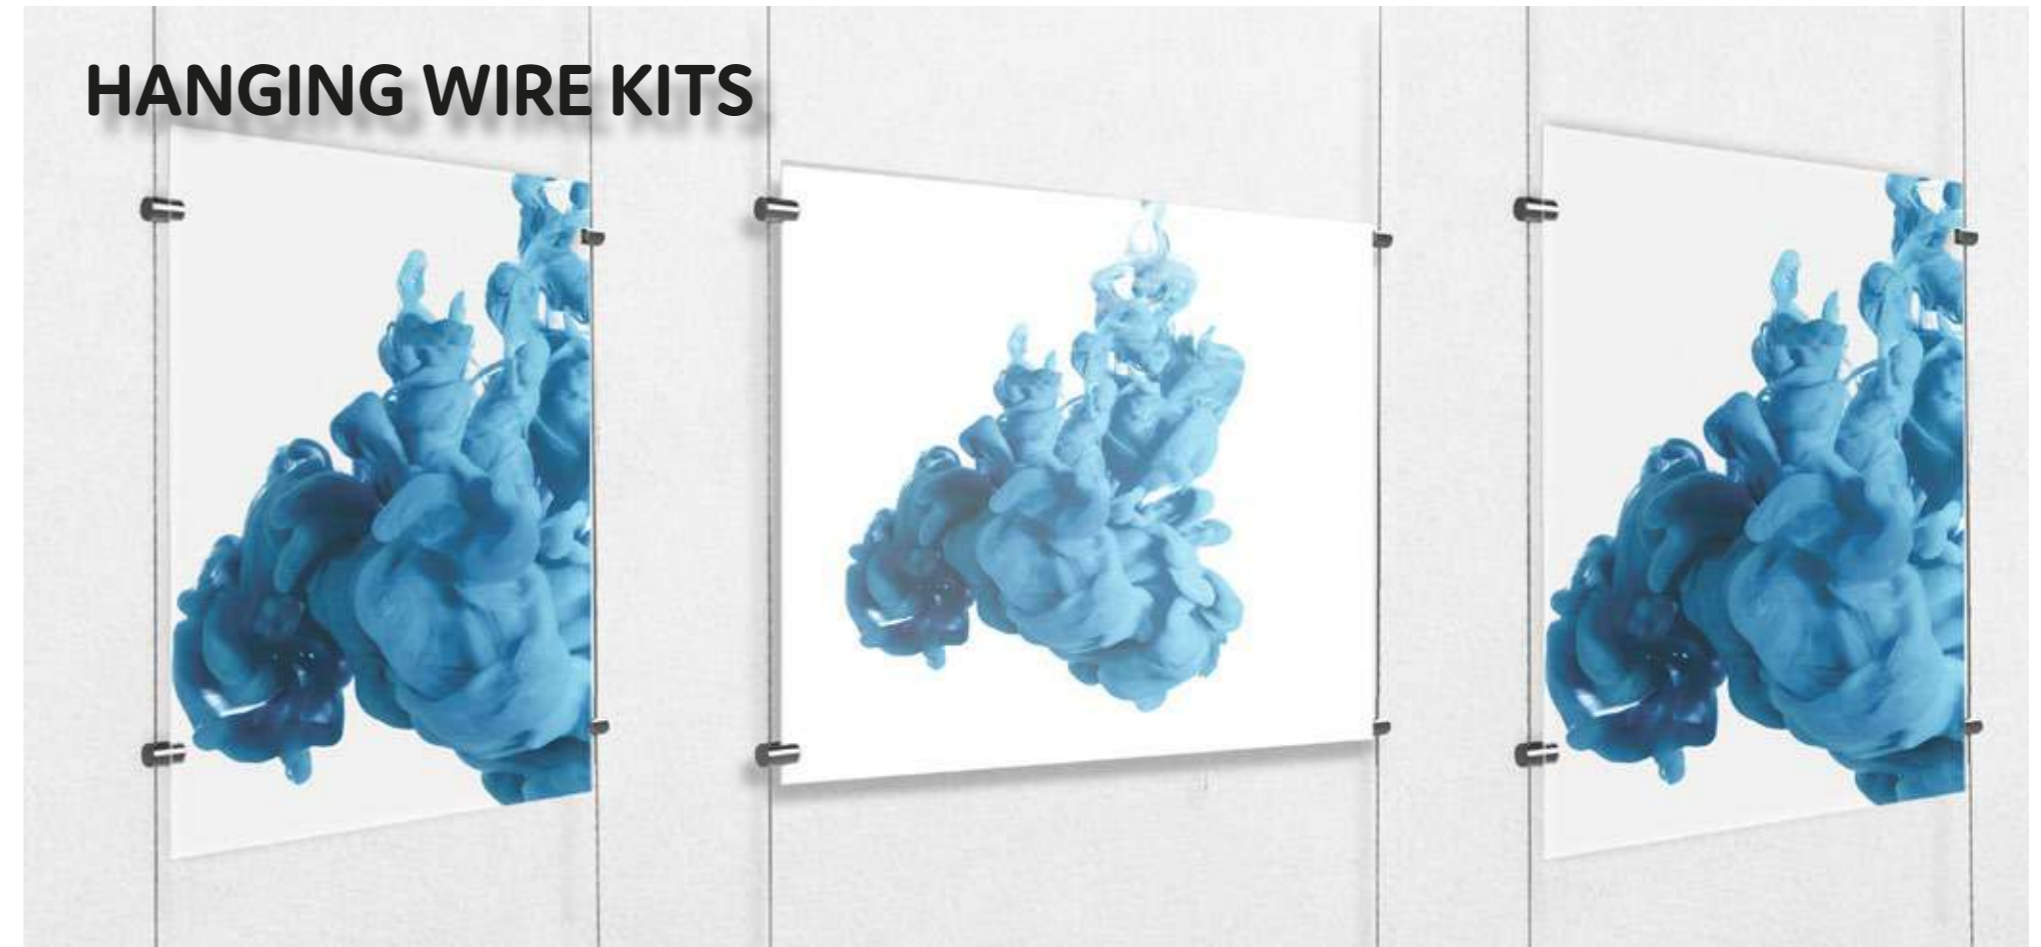

HANGING WIRE KITS