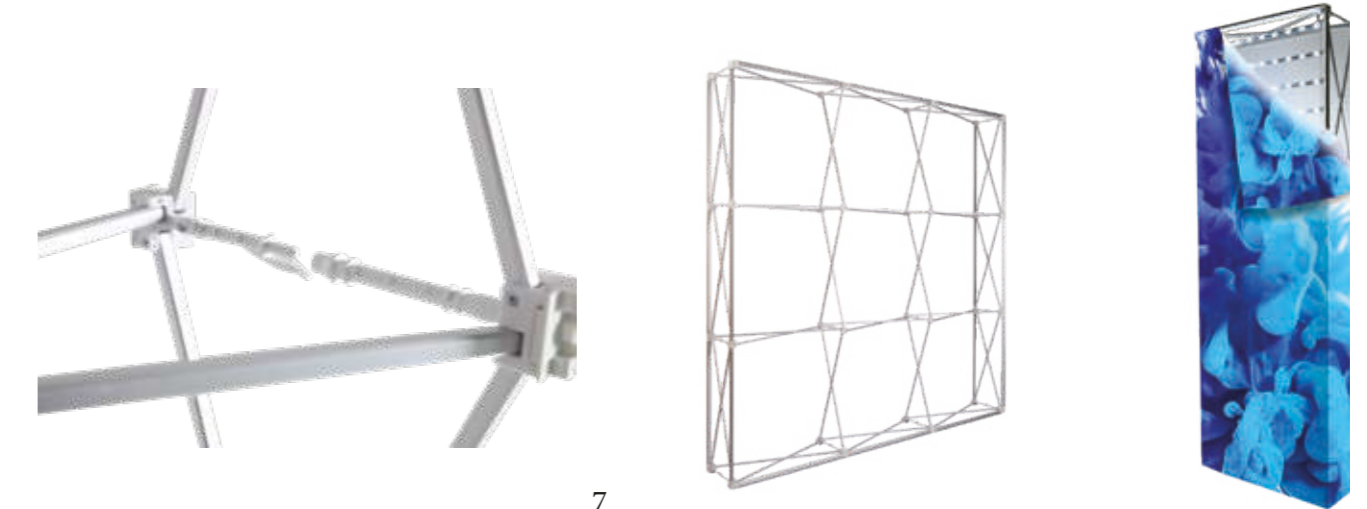

LIGHTING KITS

Size	Code
3x1	LIGHT-LED-SEG31
3x2	LIGHT-LED-SEG32
3x3	LIGHT-LED-SEG33
3x4	LIGHT-LED-SEG34