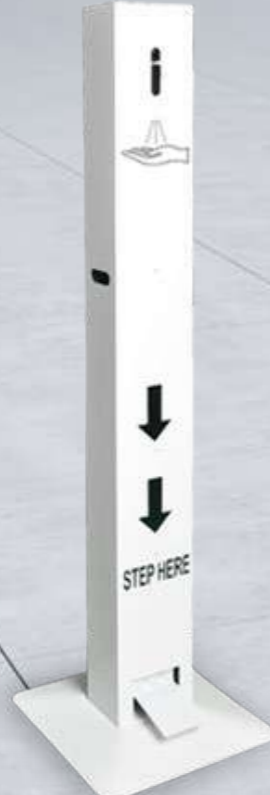

FLAG-C-120

POLE SUITABLE FOR TEARDROP
AND FEATHER SHAPE

Graphic Size: H 1000 x
W 400mm

DESKTOP SANITISER

SANI-DESK-AUTO

BEST SELLER

DESKTOP R BANNER

Size	Code
A4	RB-DSKA4
A3	RB-DSKA3

HEALTH AND SAFETY

POPULAR BEST SELLER SANITISER UNIT

Size	Code
A4	SANI-POP-A4
A3	SANI-POP-A3

AUTOMATIC DISPENSER

STANDARD BEST SELLER SANITISER UNIT

Colour	Code
BLACK	SANI-STD-BLK
WHITE	SANI-STD-WHT

FOOT-PUMP DISPENSER

STEP HERE

STEP HERE

HEALTH STATION KIT OS-POST-A1-HSK

DESK FOLD DESK-FOLD-80120 Hardware Size: H 800 x W 1200 x D 580mm

TUBE FABRIC DISPLAYS

GET IN TOUCH TO REQUEST A FABRIC DISPLAY SOLUTIONS GUIDE

CURVED TUBE WALL BEST SELLER

Size	Code	Hardware Size
250cm	TFD-C250	H 2280 x W 2500 x D 450mm
300cm	TFD-C300	H 2280 x W 3000 x D 600mm
400cm	TFD-C400	H 2280 x W 4000 x D 800mm
500cm	TFD-C500	H 2280 x W 5000 x D 1000mm
600cm	TFD-C600	H 2280 x W 6000 x D 841mm