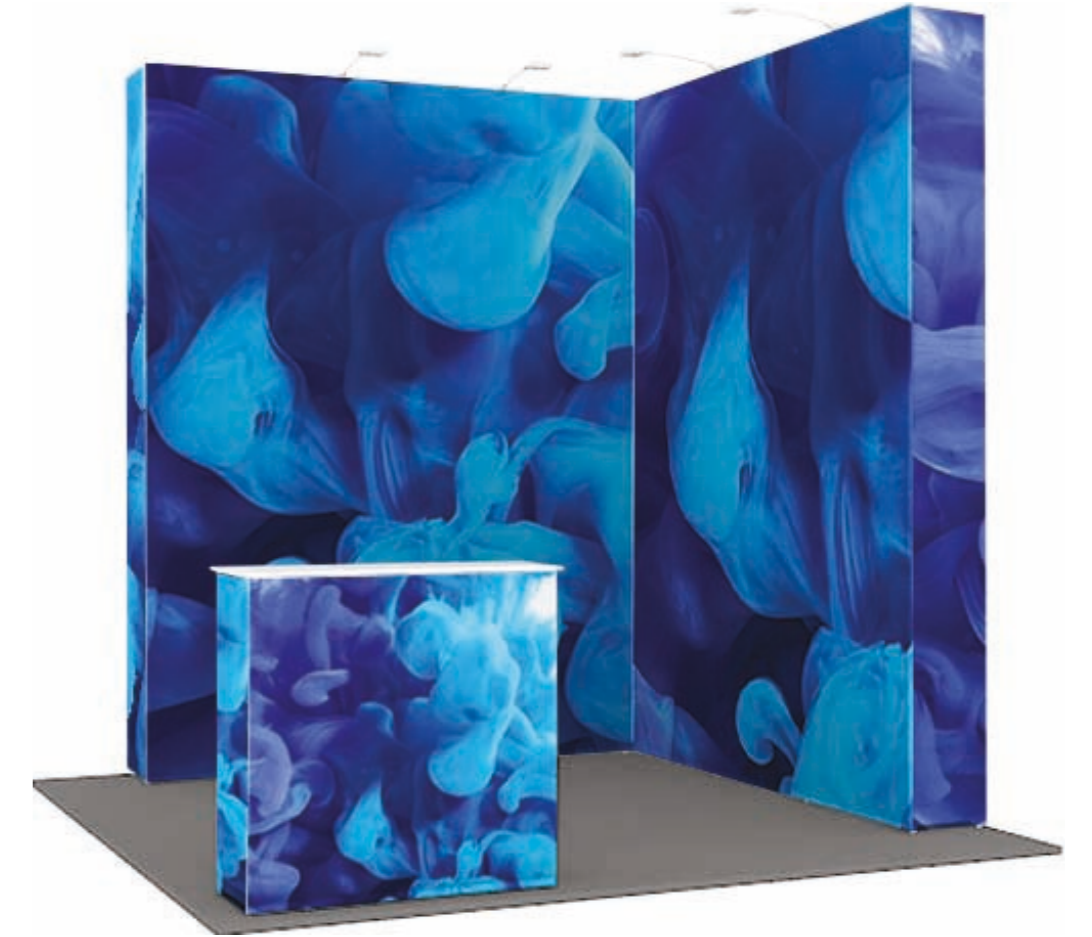

LIGHTING KITS

Size	Code
3x1	LIGHT-LED-SEG31
3x2	LIGHT-LED-SEG32
3x3	LIGHT-LED-SEG33
3x4	LIGHT-LED-SEG34