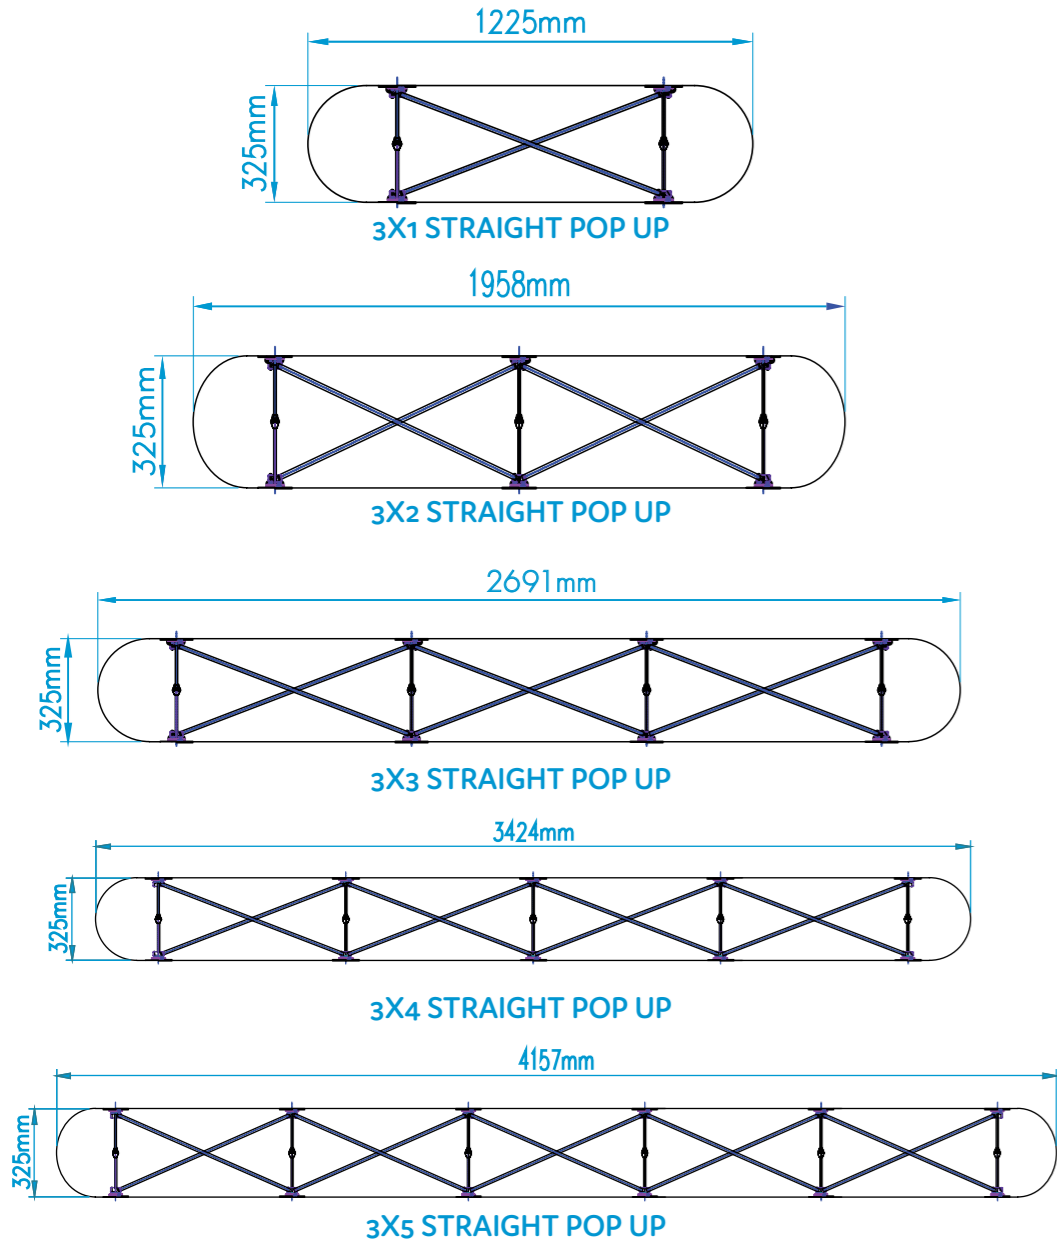

POP-UP FOOTPRINTS

FOR MAGNETIC & GENERIC POP UPS