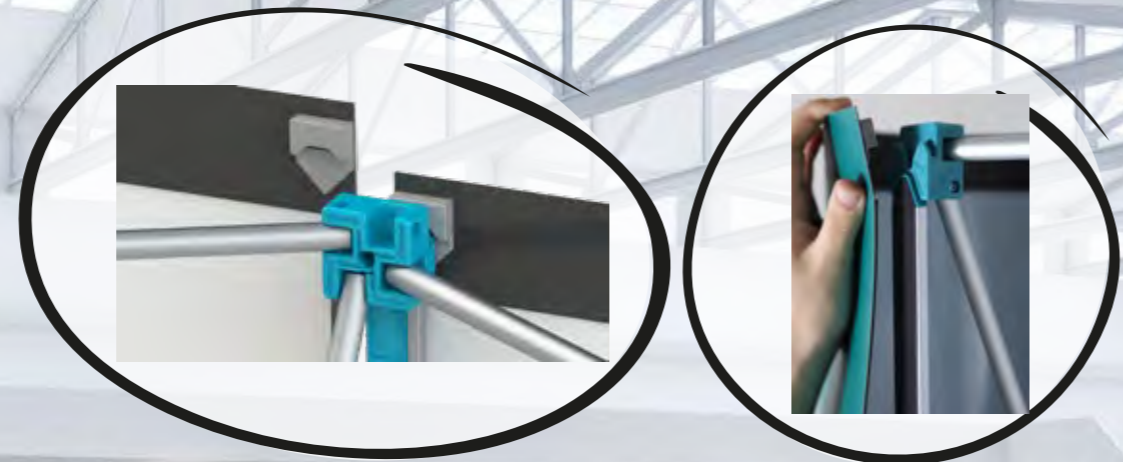

GENERIC POP-UPS

AVAILABLE IN STRAIGHT & CURVED
STARTER KIT OR COMPLETE KIT