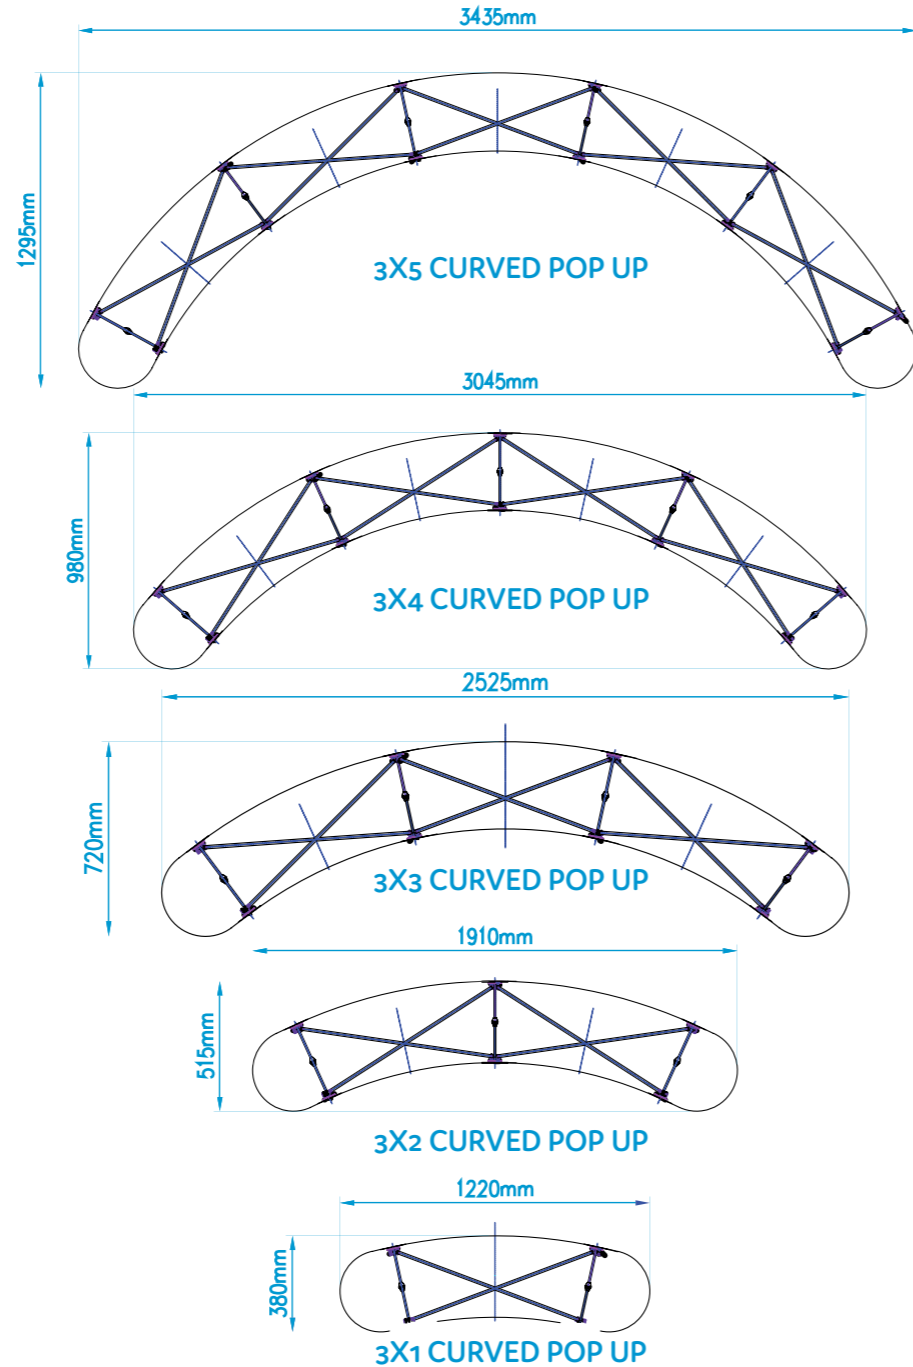

CURVED COMPLETE KIT

BEST SELLER

Includes: Pop-up frame, mag bars, hangers & kickers and a roll of mag tape, a Zeus Case, a Zeus Case table top (teak as standard, black on request) and x2 LED lights.

Quads	Code	Panels	Hardware Size
3X1	POPM-C31-03	1 x Front curved panel + 2 x D-End panels	H 2240 x W 1220 x D 380 mm
3x2	POPM-C32-03	2 x Front curved panel + 2 x D-End panels	H 2240 x W 1910 x D 515 mm
3x3	POPM-C33-03	3 x Front curved panel + 2 x D-End panels	H 2240 x W 2525 x D 720 mm
3x4	POPM-C34-03	4 x Front curved panel + 2 x D-End panels	H 2240 x W 3045 x D 980 mm
3x5	POPM-C35-03	5 x Front curved panel + 2 x D-End panels	H 2240 x W 3435 x D 1295 mm

SEE PAGE 16 FOR THE POP UP FOOTPRINT

POP-UP FOOTPRINTS

FOR MAGNETIC & GENERIC POP UPS

FABRIC POP-UPS

STRAIGHT FABRIC POP UP

Quads	Code	Hardware Size
3x2	POPF-S32	H 2250 x W 1530 x D 290mm
3x3	POPF-S33	H 2250 x W 2260 x D 290mm
3x4	POPF-S34	H 2250 x W 3010 x D 290mm
3x5	POPF-S35	H 2250 x W 3740 x D 290mm